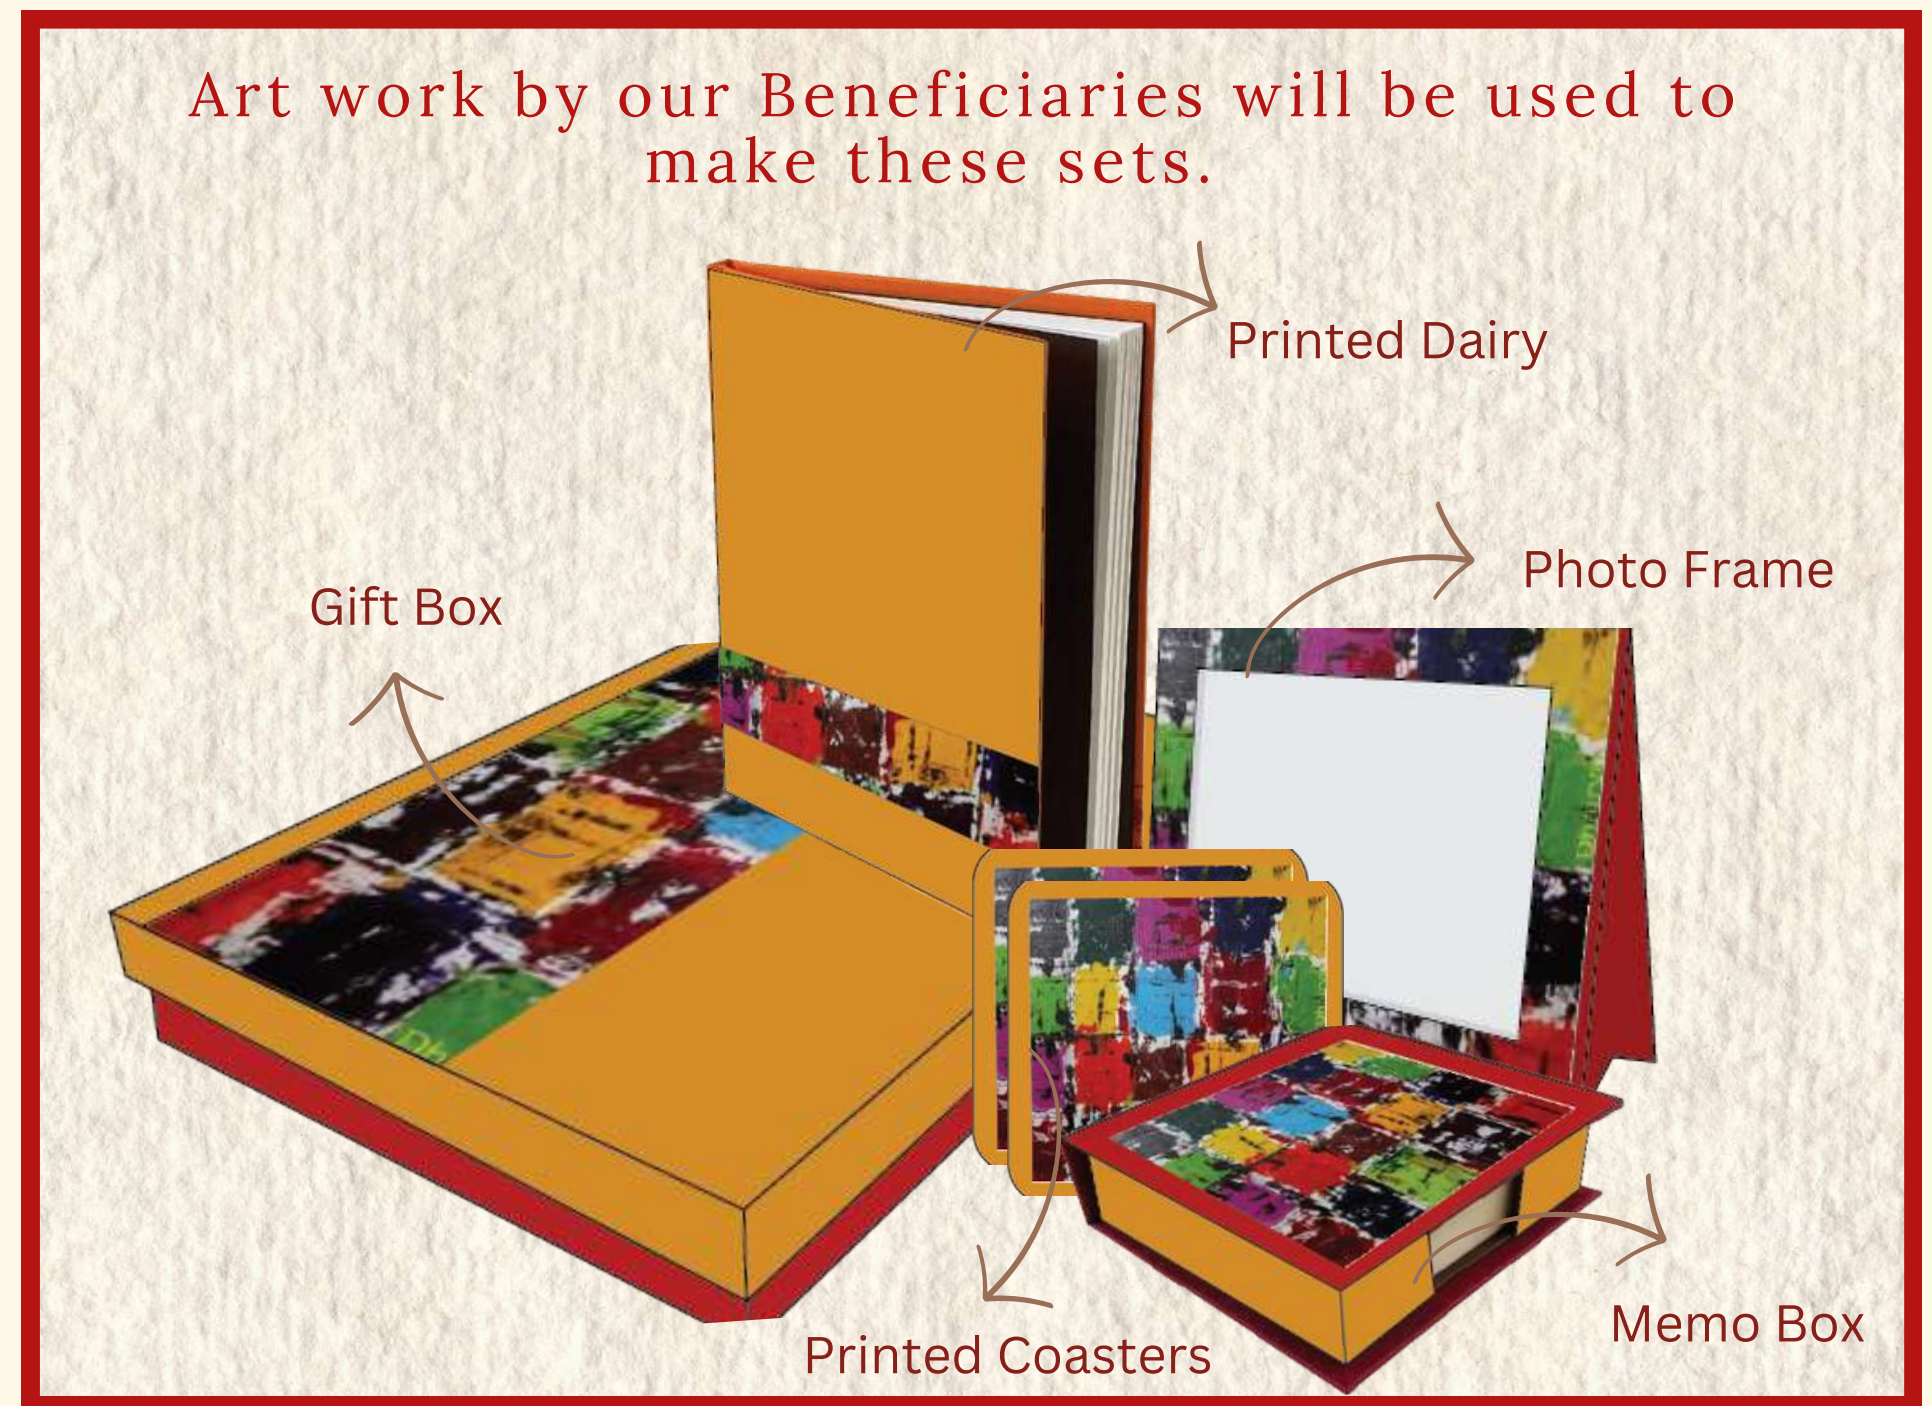

COORDINATED GIFTING SETS- 7

57% reduction in carbon footprint

₹ 1299.00/-

1. Printed Dairy
2. Printed Photo Frame
3. Memo Box
4. Coaster set Of 4
5. Gift Box

Empower with Every Purchase

This hamper features the artworks by young autistic artists.

With 500 hampers, you directly support 25 PwD artisan families.

#GiftsThatGiveBack