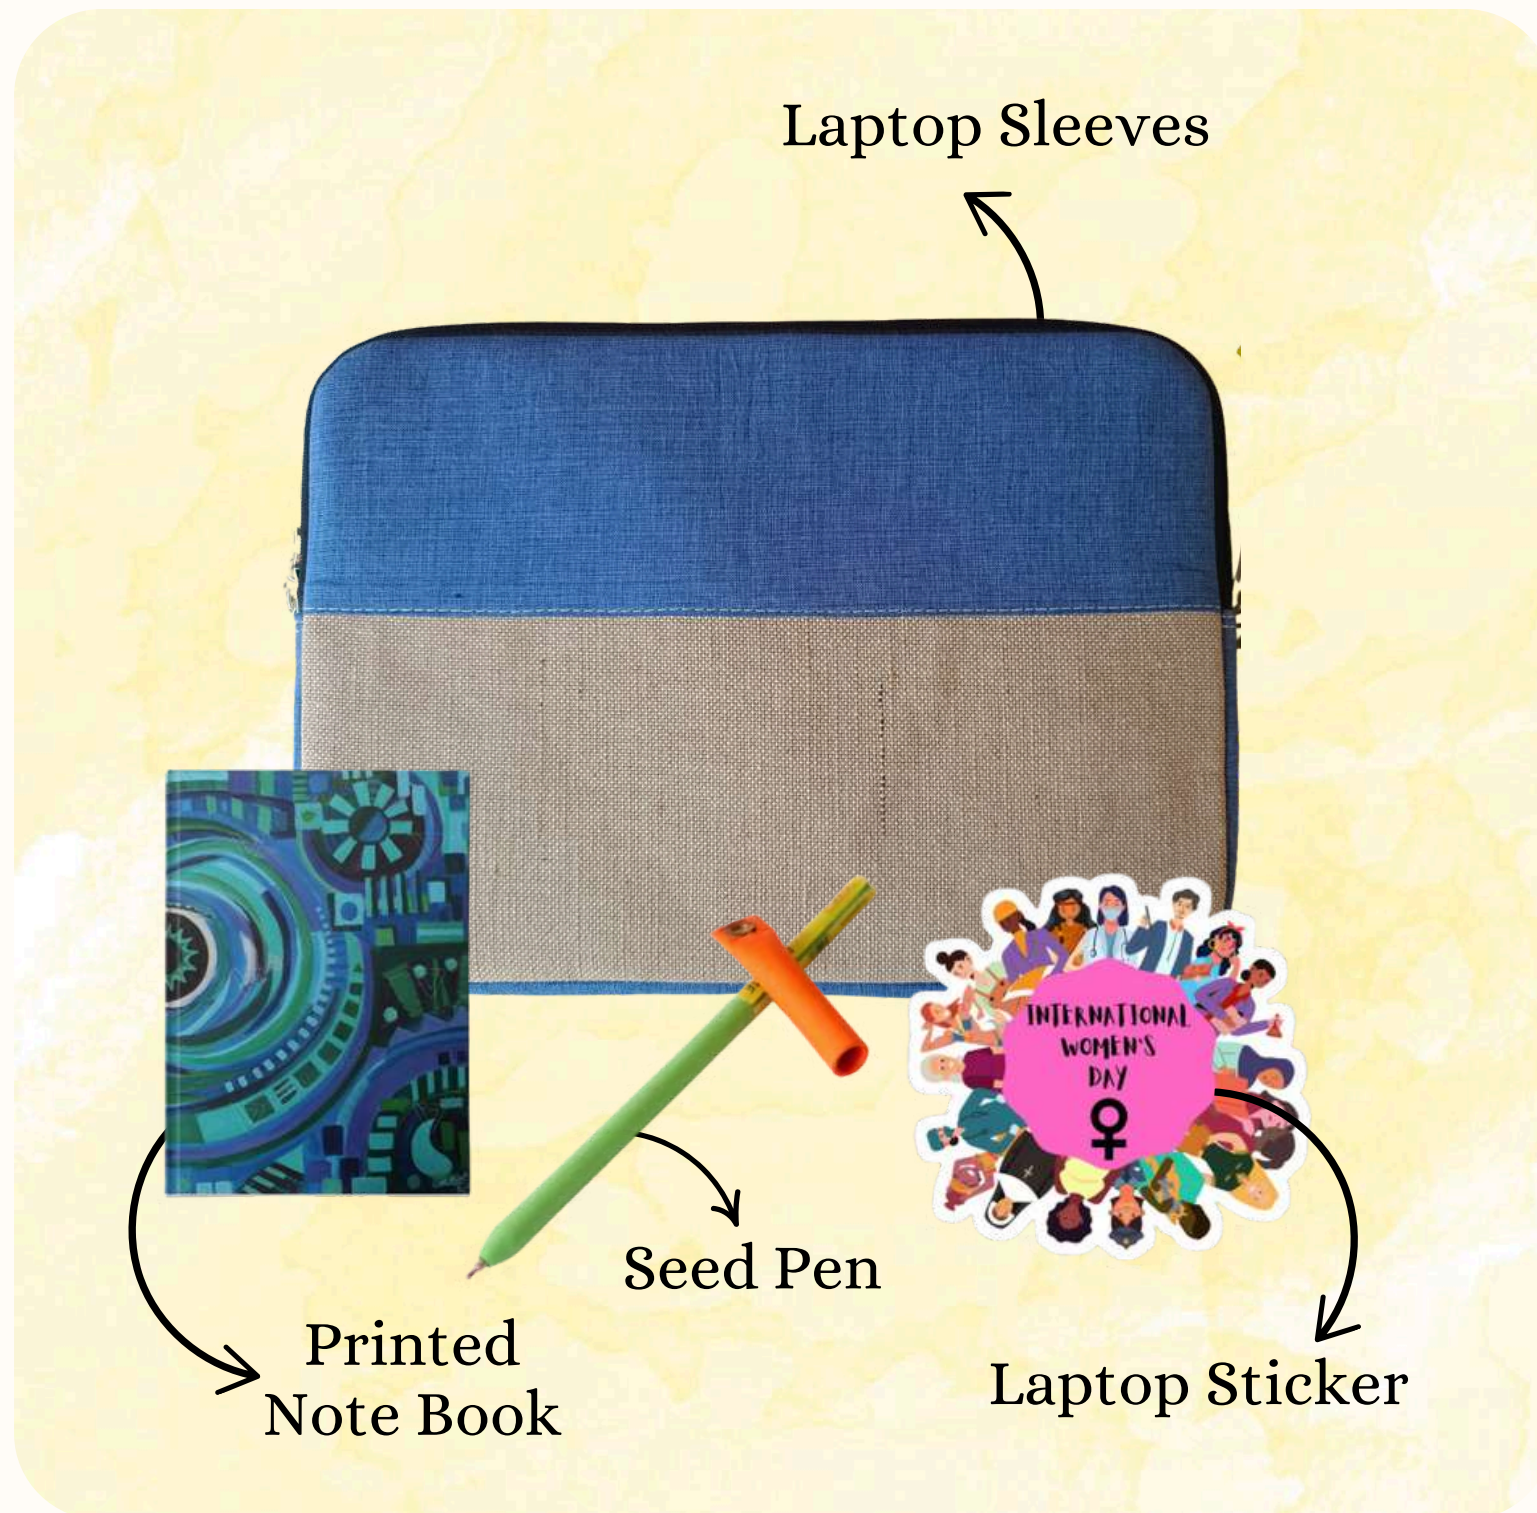

# THE WELLNESS BASKET

66% reduction in carbon footprint

₹ 999/-

1. Eco Ease Laptop Sleeves
2. Printed Note Book
3. Seed Pen
4. Laptop Sticker

Empower with Every Purchase

*\*With 500 hampers, you directly support 32 PwD artisan families\**