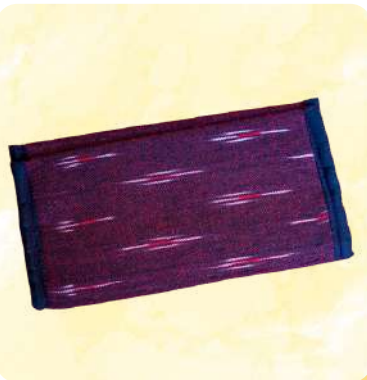

## Jute & Ikat Laptop Backpack

₹999

Code: JBP01

Size (CM): 46X32X18

Best suitable for 15" laptops  
and below.

Material: Ikkat and Jute Fabric