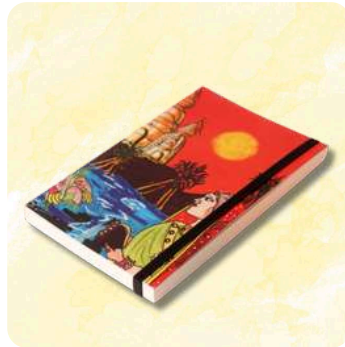

## Printed Note Book

Code: ASNB03

Size(cm): S - 10.2 x 14.8

M - 12 x 17.9

L - 15 x 22.9

Material : Paper

Color: Multi color

**Price: 205/- TO 335/-**