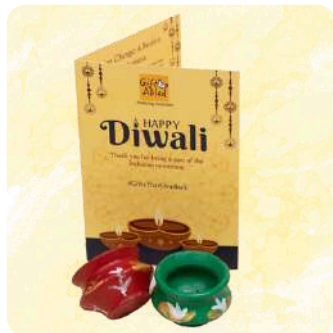

Terracotta Matki Diya - Set of Two

Code: TMDL01
Size:
Material:

Price: 59/-